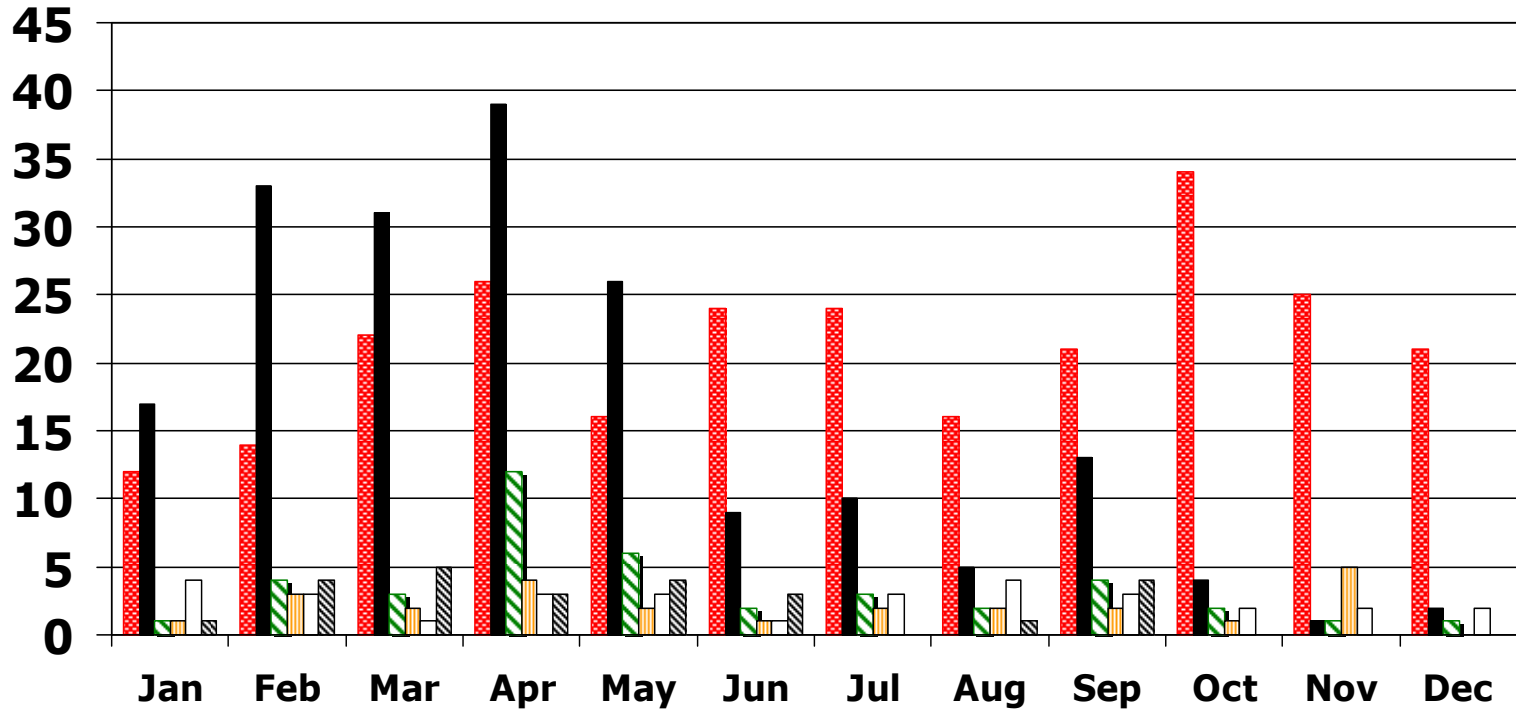

Meth Lab Trends

State restrictions took effect on June 1, 2005. Additional state and federal restrictions laws took effect April 2007.

	JAN	FEB	MAR	APR	MAY	JUN	JUL	AUG	SEP	OCT	NOV	DEC
2004	12	14	22	26	16	24	24	16	21	34	25	21
2005	17	33	31	39	26	9	10	5	13	4	1	2
2006	1	4	3	12	6	2	3	3	4	2	1	1
2007	4	3	2	4	2	1	2	2	2	1	5	0
2008	4	3	1	3	3	1	3	4	3	2	2	2
2009	1	4	5	3	4	3	0	1	4			

State of North Dakota Meth Lab Busts 1997 – October 2009